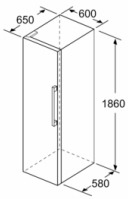

Technical Information

- Door left hinged, reversible
- Height adjustable front feet, roles in the back
- wall-side door opening: No side clearance needed at all. Fully access to all drawers.
- Transportation handles
- Connected load: 90 W
- Nominal voltage: 220 - 240 V
- Climate Class: SN-T

Accessories

- 1 x egg tray, 1 x wine and champagne rack

Country Specific Options

- Gross capacity 348 l
- Gross capacity cooling 348 l
- Based on the results of the standard 24-hour test. Actual consumption depends on usage/position of the appliance.
- To achieve the declared energy consumption, the attached distanceholders have to be used. As a result, the appliance depth increases by about 3.5 cm. The appliance used without the distance holder is fully functional, but has a slightly higher energy consumption.

Special Accessories

Environment and Safety

Installation

General Information

**Serie | 6, free-standing fridge, 186 x 60 cm,
Inox-easyclean
KSV36AI31U**

measurements in mm

	a	b	c	d	e	f
KSW36, GSD36	187					
KSV36, KSF36, GSN36, GSV36	186					
KSV33, GSN33, GSV33	176	60	65	58	60	119.5
KSV29, GSN29, GSV29	161					
GSV24	146					
GSN51	161					
GSN54	176	70	78	70	70	142
GSN58	191					

- a | Height
- b | Width
- c | Depth with closed door w/o handle and w/o distance part
- d | Depth of cabinet w/o distance part
- e | Width with open door w/o handle
- f | Depth with open door w/o handle w/o distance part