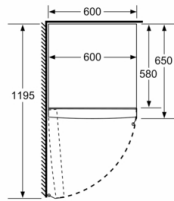

Accessories

- 1 x egg tray, 1 x wine and champagne rack

Country Specific Options

- Gross capacity 348 l
- Gross capacity cooling 348 l
- Based on the results of the standard 24-hour test. Actual consumption depends on usage/position of the appliance.
- To achieve the declared energy consumption, the attached distanceholders have to be used. As a result, the appliance depth increases by about 3.5 cm. The appliance used without the distance holder is fully functional, but has a slightly higher energy consumption.

Special Accessories

Environment and Safety

Installation

General Information

**Serie | 6, free-standing fridge, 186 x 60 cm,
Inox-easyclean
KSV36AI31U**

measurements in mm

	a	b	c	d	e	f
KSW36, GSD36	187					
KSV36, KSF36, GSN36, GSV36	186					
KSV33, GSN33, GSV33	176	60	65	58	60	119.5
KSV29, GSN29, GSV29	161					
GSV24	146					
GSN51	161					
GSN54	176	70	78	70	70	142
GSN58	191					

- a | Height
- b | Width
- c | Depth with closed door w/o handle and w/o distance part
- d | Depth of cabinet w/o distance part
- e | Width with open door w/o handle
- f | Depth with open door w/o handle w/o distance part

measurements in cm